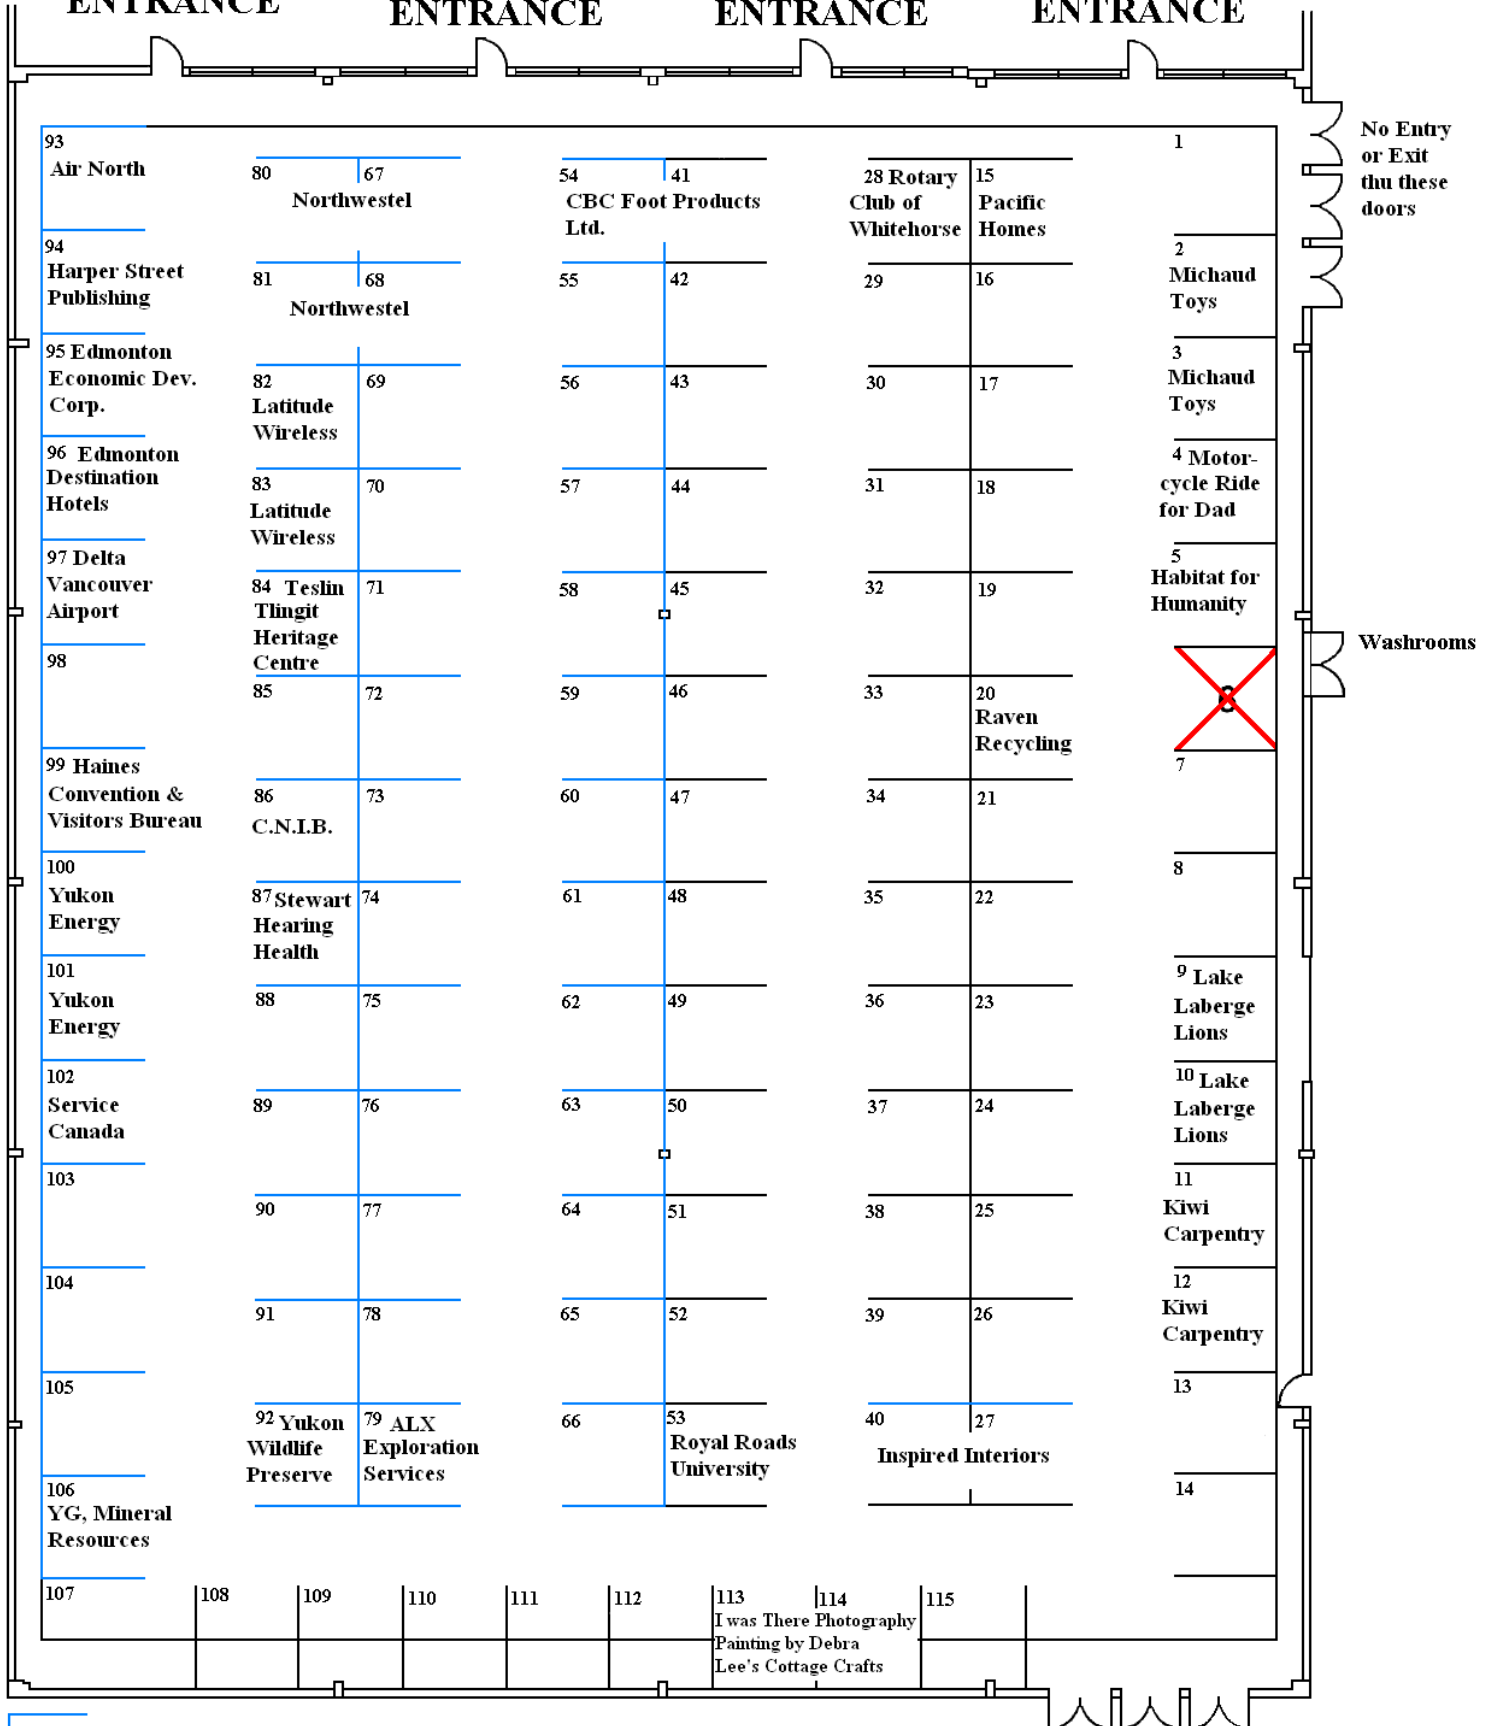

MT. McINTYRE ARENA AREA

ENTRANCE

ENTRANCE

ENTRANCE

ENTRANCE

Furnished booths with curtains, carpet,
Table with cloth & skirting and 2 chairs.

EXIT

**MT. McINTYRE RECREATIONAL CENTRE
EXTERIOR BOOTHS (PARKING LOT)**

BUILDING

149	148	147	146	145	144	143	142	141	140	139	138	137	136	135	134	133	132	131
166	165	164	163	162	161	160	159	158	157	156	155	154	153	152	151	150		

PARKING LOT