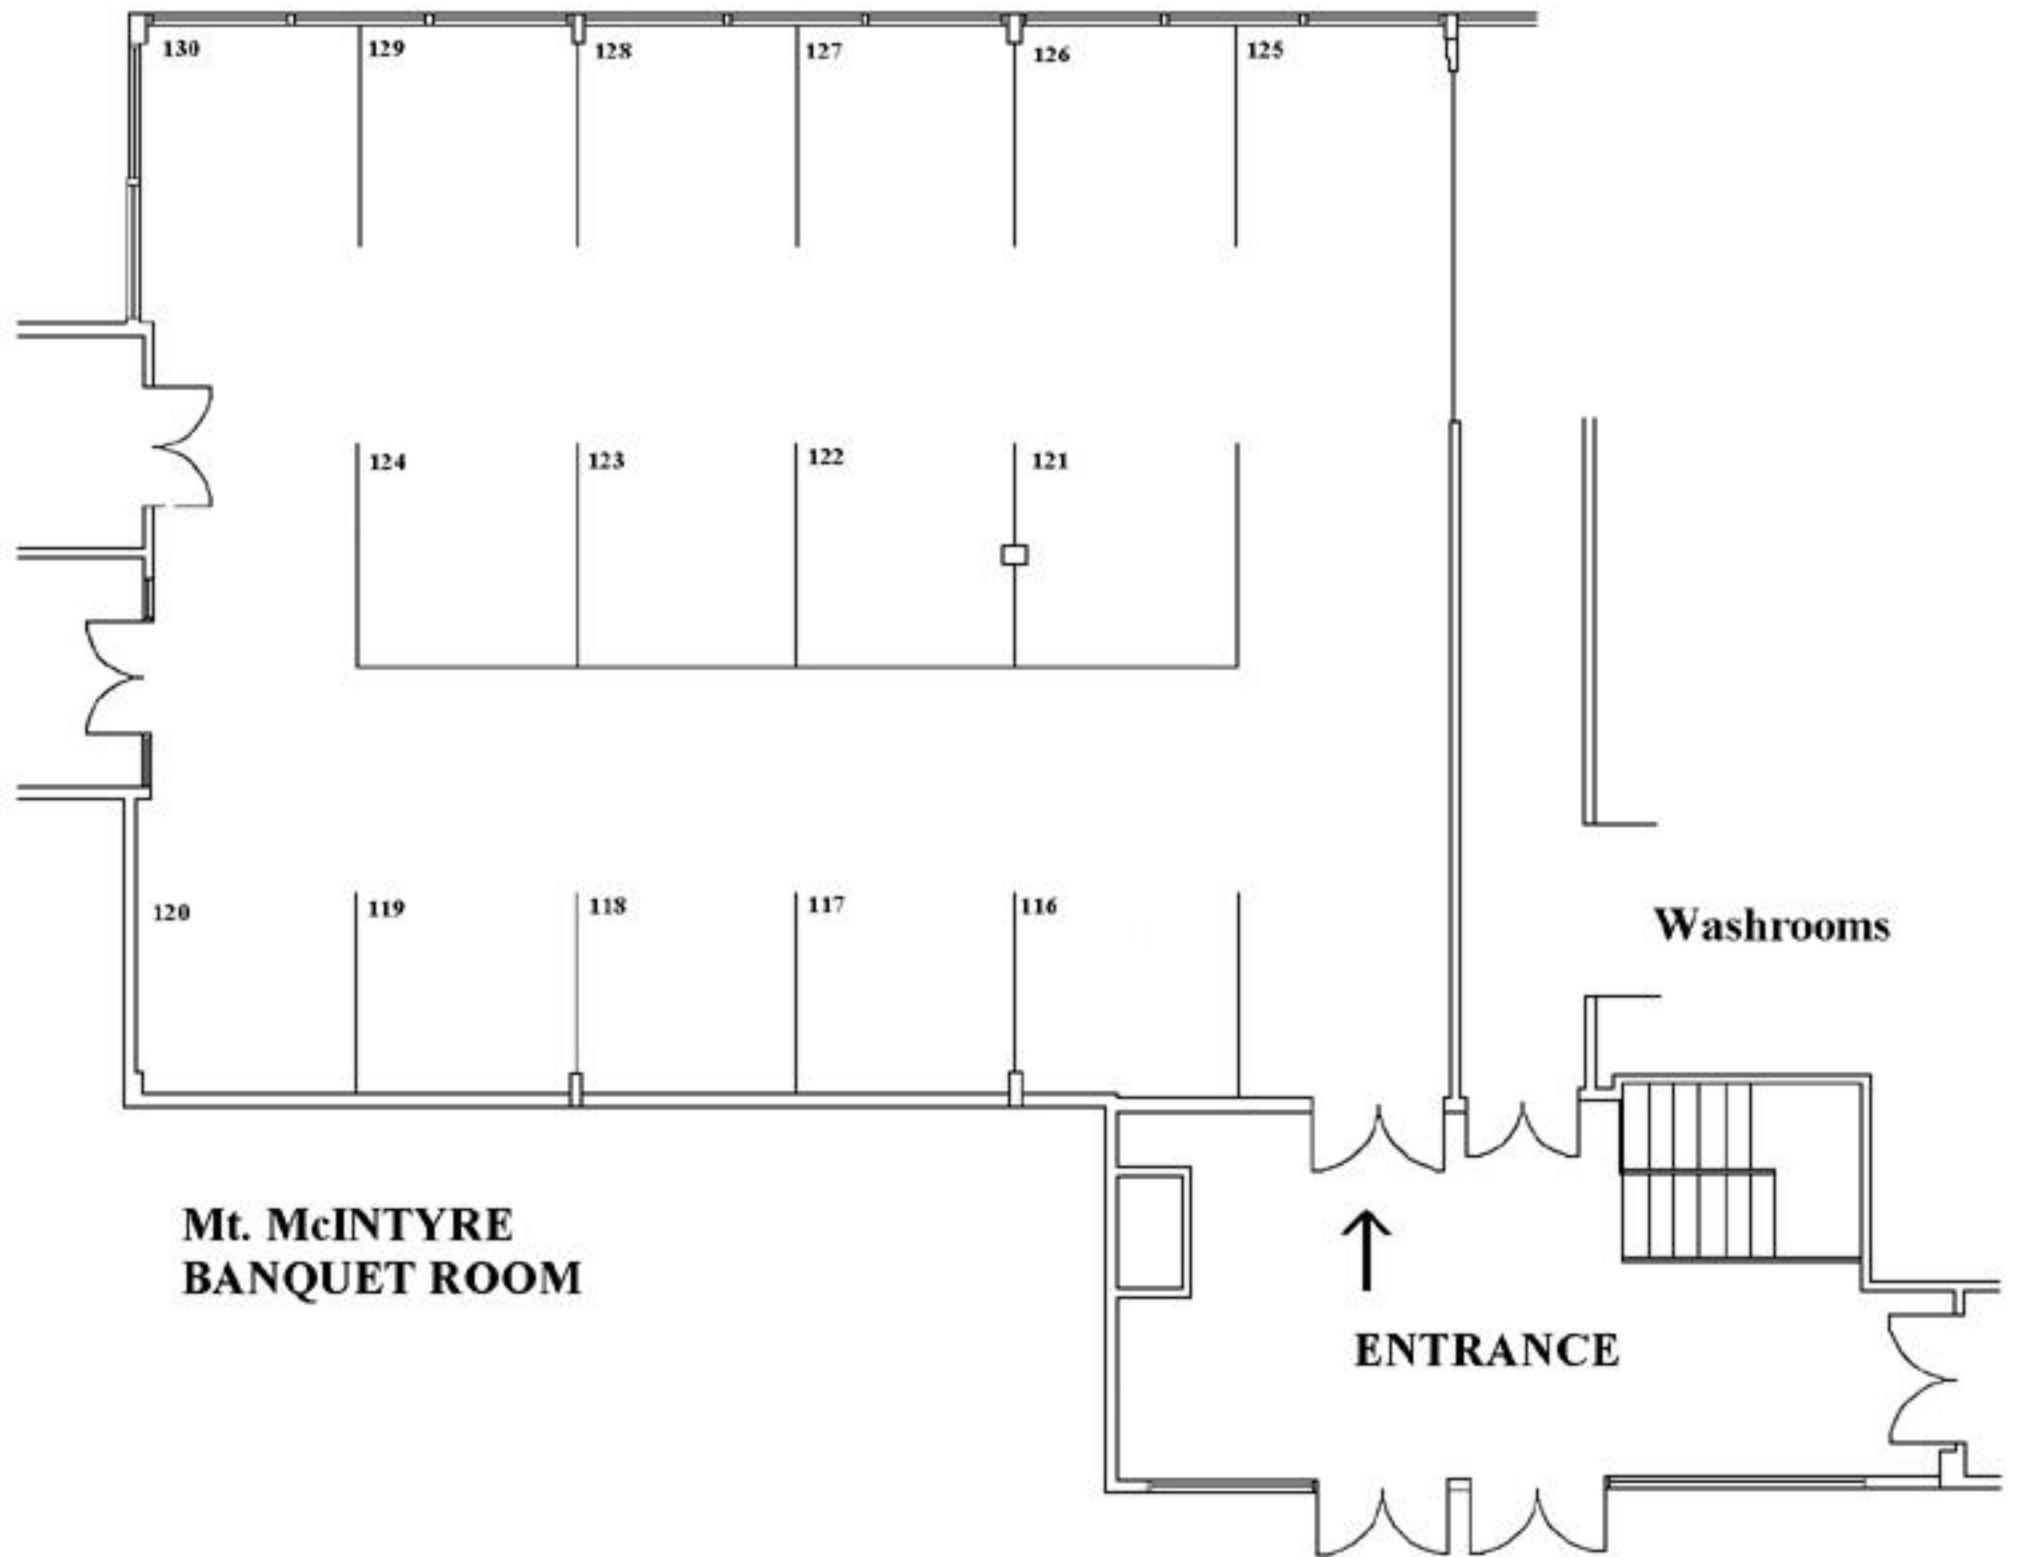

MT. McINTYRE ARENA AREA

ENTRANCE

ENTRANCE

ENTRANCE

ENTRANCE

Furnished booths with curtains, carpet,
Table with cloth & skirting and 2 chairs.

EXIT

**MT. McINTYRE RECREATIONAL CENTRE
EXTERIOR BOOTHS (PARKING LOT)**

BUILDING

149	148	147	146	145	144	143	142	141	140	139	138	137	136	135	134	133	132	131
166	165	164	163	162	161	160	159	158	157	156	155	154	153	152	151	150		

PARKING LOT